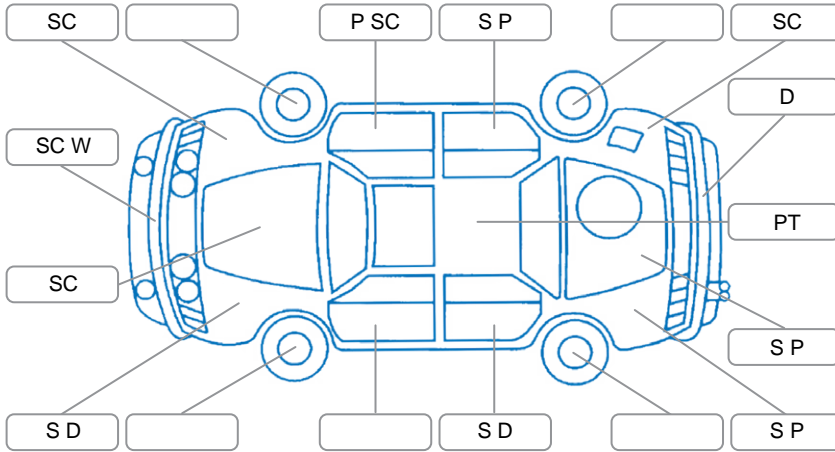

Report ID:	26,132,437	Version:	3
Created:	13 Apr 2026		

Make:	Nissan	Model:	Navara
Body Style:	Utility	Year:	2012
Rego No.:	RQT718	Rego Expiry:	10 Jun 2026
WoF Expiry:	24 Apr 2027	Odometer:	250,781 Kms
Good No.:	26132437	VIN:	MNTVCGD40A0003281
Next Service:	13/4/27 or 26100kms	Service History:	Yes

Key
 S = Scratch R = Rust C = Crack * = Decals W = Significant scuffs
 D = Dent PT = Paint defect P = Pin dent SC = Stone Chips

Note: some defects and blemishes may not be displayed in the diagram

Body Inspection Comments

Stone chips in windscreen.

Conditions During Body Inspection

Dry

Under Carriage and Under Bonnet Inspection Comments

Power steering fluid very dirty.
 Surface corrosion under vehicle.

Interior Comments

Seats:	Average
Carpets:	Good
Panels:	Average
Dashboard:	Good