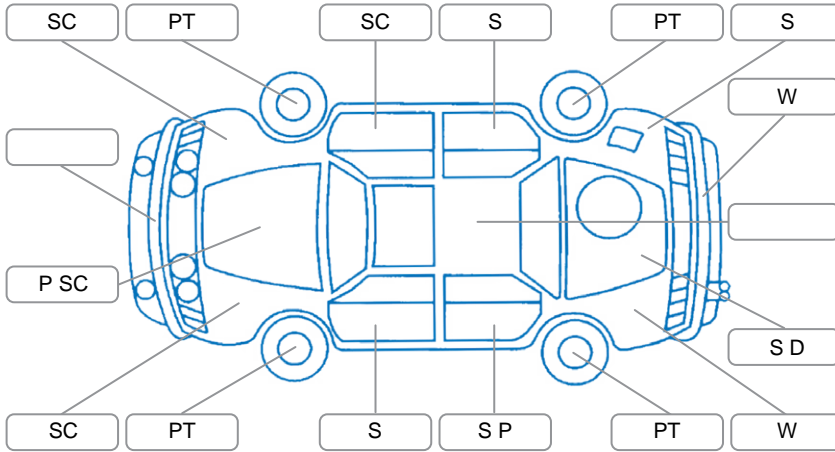

Key

S = Scratch R = Rust C = Crack * = Decals W = Significant scuffs
 D = Dent PT = Paint defect P = Pin dent SC = Stone Chips

Note: some defects and blemishes may not be displayed in the diagram

Body Inspection Comments

Stone chips in windscreen.

Conditions During Body Inspection

Dry

Under Carriage and Under Bonnet Inspection Comments

Interior Comments

Seats:	Average
Carpets:	Average
Panels:	Good
Dashboard:	Good

General Comments

Vehicle drove well.
 Rattling noise from engine when letting go of throttle and turning off engine.

Road Conditions During Test Drive Dry

Engine Timing Mechanism Cambelt

Evidence of Cam Belt Replacement Yes No Kms