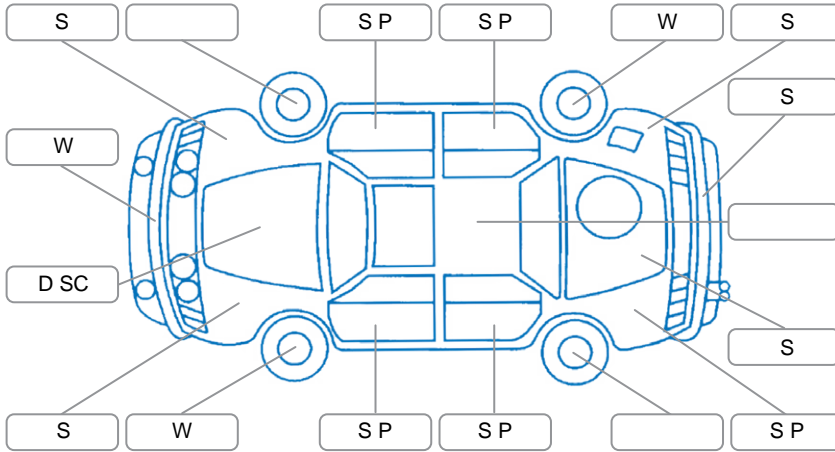

Report ID:	26,132,376	Version:	2
Created:	05 May 2026		

Make:	Haval	Model:	H2
Body Style:	SUV	Year:	2021
Rego No.:	NHE983	Rego Expiry:	09 May 2026
WoF Expiry:	05 May 2027	Odometer:	67,100 Kms
Good No.:	26132376	VIN:	LGWEE4A47LH929471
Next Service:	9/12/25 or 64000km	Service History:	Yes

Key

S = Scratch R = Rust C = Crack * = Decals W = Significant scuffs
 D = Dent PT = Paint defect P = Pin dent SC = Stone Chips

Note: some defects and blemishes may not be displayed in the diagram

Body Inspection Comments