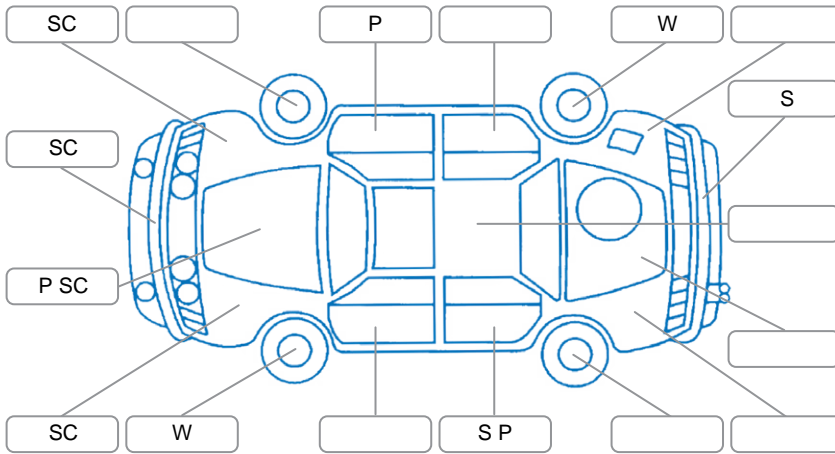

Report ID:	26,132,348	Version:	2
Created:	30 Apr 2026		

Make:	Mitsubishi	Model:	Eclipse Cross
Body Style:	SUV	Year:	2022
Rego No.:	NUM278	Rego Expiry:	16 Feb 2027
WoF Expiry:	17 Feb 2027	Odometer:	59,255 Kms
Good No.:	26132348	VIN:	JMFXDGL3WNZ001540
Next Service:	29/4/27 or 75000km	Service History:	No

Key
 S = Scratch R = Rust C = Crack * = Decals W = Significant scuffs
 D = Dent PT = Paint defect P = Pin dent SC = Stone Chips

Note: some defects and blemishes may not be displayed in the diagram

Body Inspection Comments

Stone chips in windscreen.

Conditions During Body Inspection Dry

Under Carriage and Under Bonnet Inspection Comments

Interior Comments

Seats:	Good
Carpets:	Good
Panels:	Good
Dashboard:	Good

General Comments