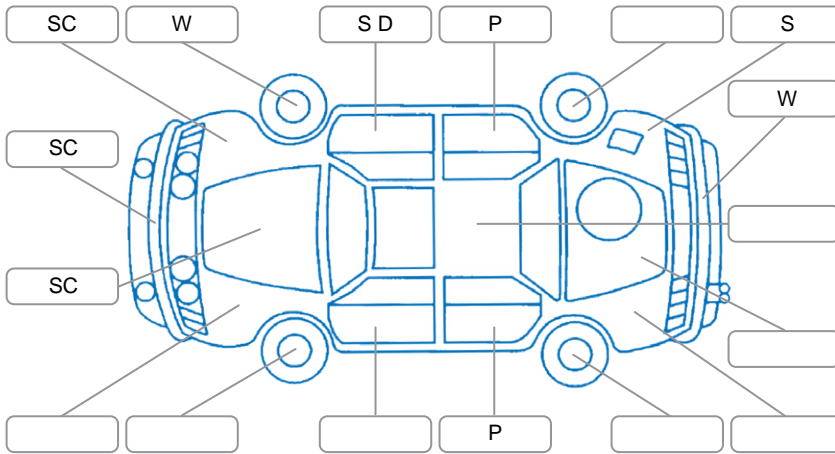

Report ID:	26,132,324	Version:	2
Created:	28 Apr 2026		

Make:	Mitsubishi	Model:	Eclipse Cross
Body Style:	SUV	Year:	2022
Rego No.:	NUM266	Rego Expiry:	16 Feb 2027
WoF Expiry:	13 Feb 2027	Odometer:	77,546 Kms
Good No.:	26132324	VIN:	JMFXDGL3WNZ001301
Next Service:	22/8/26 or 75000km	Service History:	Yes

Key
 S = Scratch R = Rust C = Crack * = Decals W = Significant scuffs
 D = Dent PT = Paint defect P = Pin dent SC = Stone Chips

Note: some defects and blemishes may not be displayed in the diagram

Body Inspection Comments

Stone chips in windscreen.

Conditions During Body Inspection Dry

Under Carriage and Under Bonnet Inspection Comments

Interior Comments

Seats:	Good
Carpets:	Good
Panels:	Good
Dashboard:	Good

General Comments