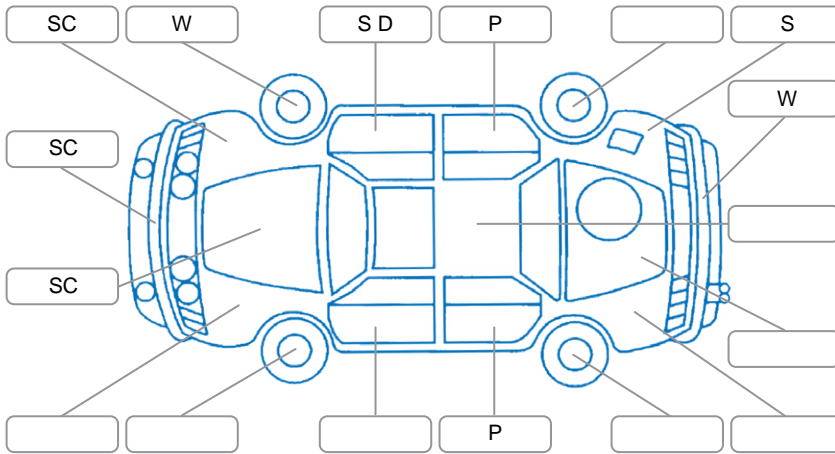

Report ID:	26,132,324	Version:	4
Created:	23 Jun 2026		

Make:	Mitsubishi	Model:	Eclipse Cross
Body Style:	SUV	Year:	2022
Rego No.:	NUM266	Rego Expiry:	16 Feb 2027
WoF Expiry:	13 Feb 2027	Odometer:	77,546 Kms
Good No.:	26132324	VIN:	JMFXDGL3WNZ001301
Next Service:	14/05/27 or 92,000kms	Service History:	Yes

Key
 S = Scratch R = Rust C = Crack * = Decals W = Significant scuffs
 D = Dent PT = Paint defect P = Pin dent SC = Stone Chips

Note: some defects and blemishes may not be displayed in the diagram

Body Inspection Comments

Stone chips in windscreen.

Conditions During Body Inspection Dry

Under Carriage and Under Bonnet Inspection Comments

Interior Comments

Seats:	Good
Carpets:	Good
Panels:	Good
Dashboard:	Good

General Comments