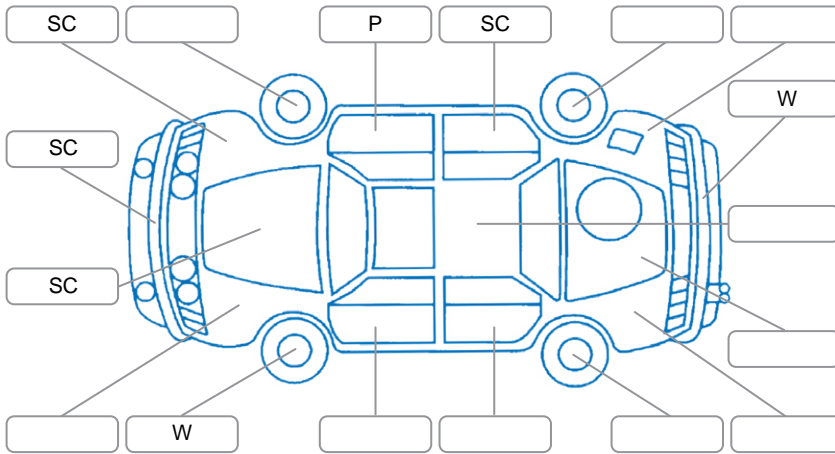

Report ID:	26,132,311	Version:	1
Created:	14 Apr 2026		

Make:	Mitsubishi	Model:	Eclipse Cross
Body Style:	SUV	Year:	2022
Rego No.:	NUM263	Rego Expiry:	16 Feb 2027
WoF Expiry:	17 Feb 2027	Odometer:	44,514 Kms
Good No.:	26132311	VIN:	JMFXDGL3WNZ001298
Next Service:	17/2/27 or 58000km	Service History:	Yes

Key

S = Scratch R = Rust C = Crack * = Decals W = Significant scuffs
 D = Dent PT = Paint defect P = Pin dent SC = Stone Chips

Note: some defects and blemishes may not be displayed in the diagram

Body Inspection Comments

Stone chips in windscreen.

Conditions During Body Inspection

Dry

Under Carriage and Under Bonnet Inspection Comments

Interior Comments

Seats:	Good
Carpets:	Good
Panels:	Good
Dashboard:	Good

General Comments

Vehicle drove well.
 1 Fast charger and 1 trickle charger.

Road Conditions During Test Drive Dry

Engine Timing Mechanism Timing Chain

Evidence of Cam Belt Replacement Yes No Kms

Inspected by: Aaron Johnson