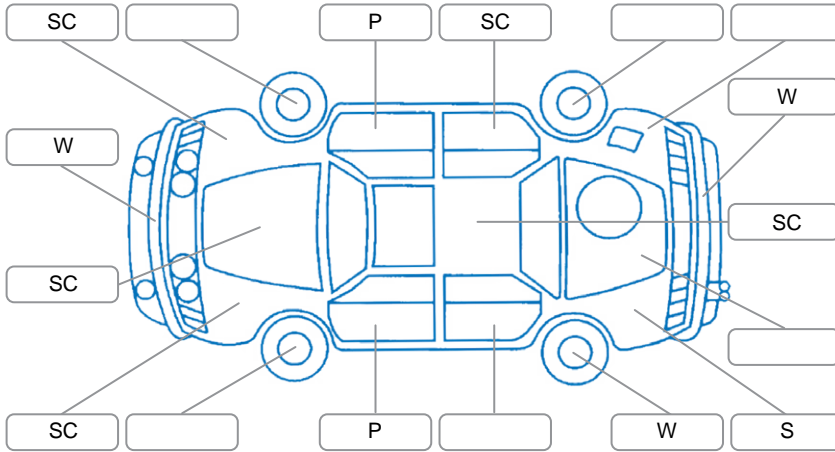

Report ID:	26,132,307	Version:	2
Created:	28 Apr 2026		

Make:	Mitsubishi	Model:	Eclipse Cross
Body Style:	SUV	Year:	2022
Rego No.:	NUM267	Rego Expiry:	16 Feb 2027
WoF Expiry:	11 Feb 2027	Odometer:	63,479 Kms
Good No.:	26132307	VIN:	JMFXDGL3WNZ001300
Next Service:	3/12/26 or 72500km	Service History:	Yes

Key

S = Scratch R = Rust C = Crack * = Decals W = Significant scuffs
 D = Dent PT = Paint defect P = Pin dent SC = Stone Chips

Note: some defects and blemishes may not be displayed in the diagram

Body Inspection Comments

General Comments

Vehicle drove well.
 1 Fast charging cable and 1 trickle charging cable.

Road Conditions During Test Drive	Dry		
Engine Timing Mechanism	Timing Chain		
Evidence of Cam Belt Replacement	<input type="checkbox"/> Yes	<input type="checkbox"/> No	Kms
Inspected by:	Aaron Johnson		
Published by:	Aaron Johnson		
Inspection Date:	28 Apr 2026		