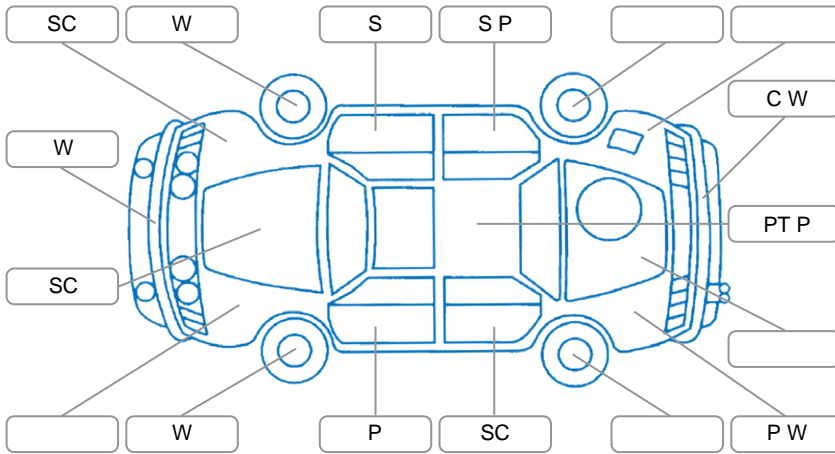

Report ID:	26,132,284	Version:	1
Created:	08 Apr 2026		

Make:	Hyundai	Model:	Santa FE
Body Style:	SUV	Year:	2021
Rego No.:	NMY671	Rego Expiry:	09 Jun 2026
WoF Expiry:	27 Mar 2027	Odometer:	165,211 Kms
Good No.:	26132284	VIN:	KMHS281HWMU366912
Next Service:	20/8/26 or 169000km	Service History:	Yes

Key

S = Scratch R = Rust C = Crack * = Decals W = Significant scuffs
 D = Dent PT = Paint defect P = Pin dent SC = Stone Chips

Note: some defects and blemishes may not be displayed in the diagram

Body Inspection Comments

Stone chips in windscreen.
 Big crack in RH rear bumper

Conditions During Body Inspection

Dry

Under Carriage and Under Bonnet Inspection Comments

Interior Comments

Seats:	Good
Carpets:	Good
Panels:	Good
Dashboard:	Good