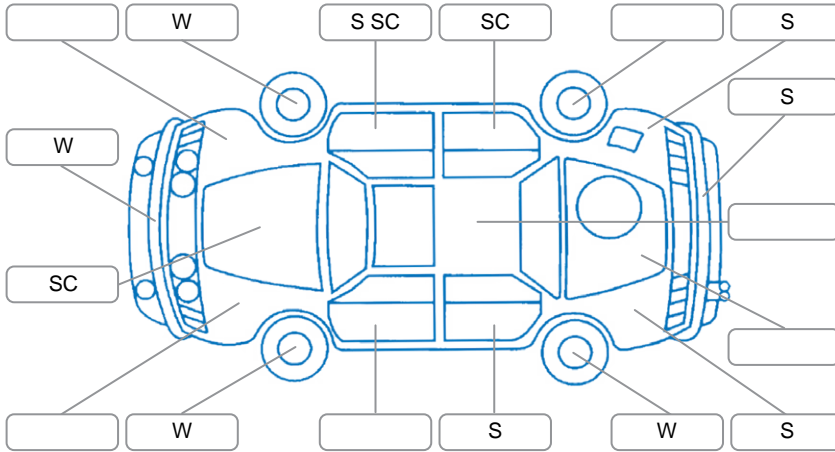

Report ID:	26,132,278	Version:	2
Created:	10 Apr 2026		

Make:	Ford	Model:	Fiesta
Body Style:	Hatchback	Year:	2013
Rego No.:	HCH469	Rego Expiry:	21 Apr 2026
WoF Expiry:	23 Apr 2027	Odometer:	158,638 Kms
Good No.:	26132278	VIN:	MNBJXXARJJDP67235
Next Service:	15/11/25 or 16000km	Service History:	Yes

**Key**

S = Scratch    R = Rust    C = Crack    \* = Decals    W = Significant scuffs  
 D = Dent    PT = Paint defect    P = Pin dent    SC = Stone Chips

Note: some defects and blemishes may not be displayed in the diagram