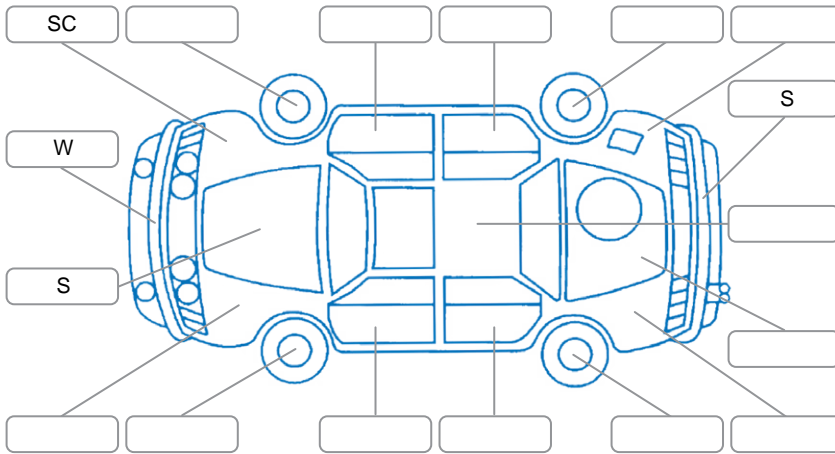

Key
 S = Scratch R = Rust C = Crack * = Decals W = Significant scuffs
 D = Dent PT = Paint defect P = Pin dent SC = Stone Chips

Note: some defects and blemishes may not be displayed in the diagram

Body Inspection Comments

Stone chips in windscreen.

Conditions During Body Inspection: Wet

Under Carriage and Under Bonnet Inspection Comments

Interior Comments

Seats:	Good
Carpets:	Good
Panels:	Good
Dashboard:	Good

General Comments