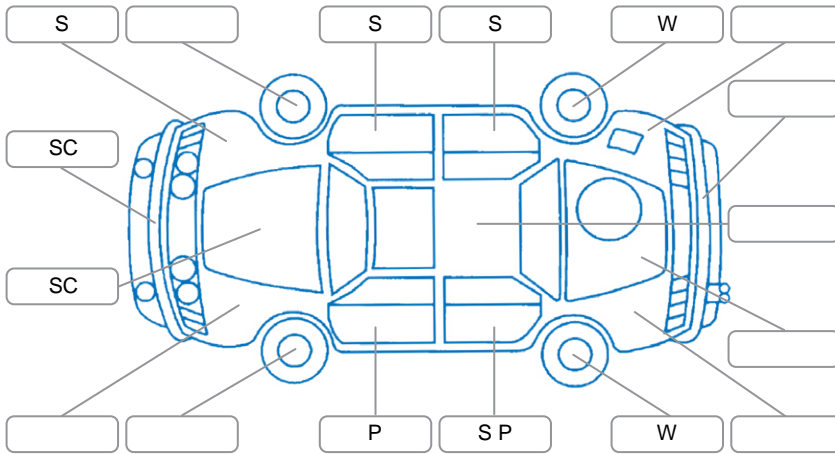

Report ID:	26,132,232	Version:	2
Created:	02 Apr 2026		

Make:	Hyundai	Model:	Kona
Body Style:	SUV	Year:	2022
Rego No.:	PCN49	Rego Expiry:	09 Sep 2026
WoF Expiry:	14 Apr 2027	Odometer:	63,747 Kms
Good No.:	26132232	VIN:	KMHK1813WMU849364
Next Service:	17/10/27 or 67000km	Service History:	Yes

Key

S = Scratch R = Rust C = Crack * = Decals W = Significant scuffs
 D = Dent PT = Paint defect P = Pin dent SC = Stone Chips

Note: some defects and blemishes may not be displayed in the diagram

Body Inspection Comments

Conditions During Body Inspection: Dry

Under Carriage and Under Bonnet Inspection Comments

Interior Comments

Seats:	Good
Carpets:	Good
Panels:	Good
Dashboard:	Good

General Comments

Vehicle drove well.

Road Conditions During Test Drive	Dry	
Engine Timing Mechanism	Timing Chain	
Evidence of Cam Belt Replacement	<input type="checkbox"/> Yes <input type="checkbox"/> No	Kms
Inspected by:	Aaron Johnson	
Published by:	Aaron Johnson	
Inspection Date:	02 Apr 2026	