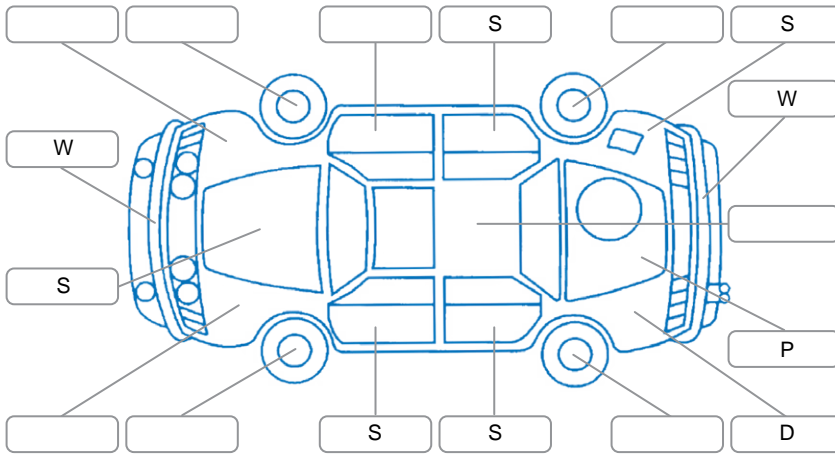

Report ID:	26,132,189	Version:	1
Created:	24 Mar 2026		

Make:	Ford	Model:	Ranger
Body Style:	Utility	Year:	2024
Rego No.:	QRE348	Rego Expiry:	19 Jun 2026
WoF Expiry:	20 Jun 2027	Odometer:	32,946 Kms
Good No.:	26132189	VIN:	MPBCMFF60PX557072
Next Service:	27/1/27 or 46565km	Service History:	Yes

Key

S = Scratch R = Rust C = Crack * = Decals W = Significant scuffs
 D = Dent PT = Paint defect P = Pin dent SC = Stone Chips

Note: some defects and blemishes may not be displayed in the diagram

Body Inspection Comments

LH Tail light lens cracked/broken, big dent in LH rear fender under tail light.

Conditions During Body Inspection

Dry

Under Carriage and Under Bonnet Inspection Comments

Interior Comments

Seats:	Good
Carpets:	Good
Panels:	Good
Dashboard:	Good