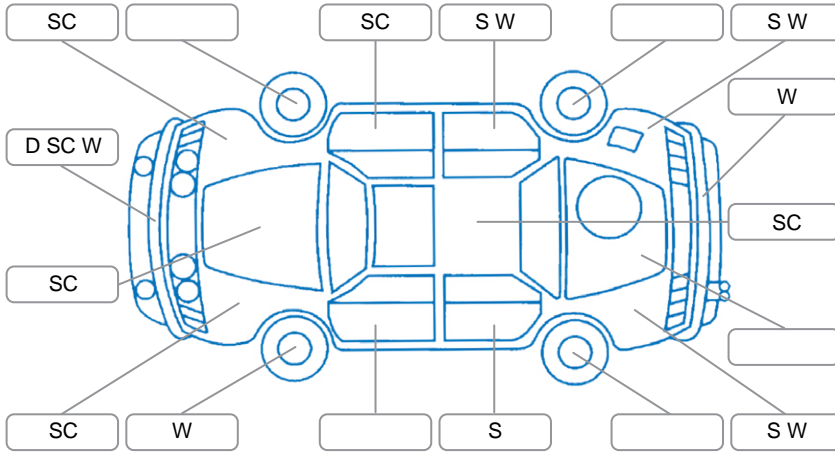

Make:	Toyota	Model:	Corolla
Body Style:	Hatchback	Year:	2018
Rego No.:	LKC898	Rego Expiry:	07 Jun 2026
WoF Expiry:	08 Apr 2026	Odometer:	112,029 Kms
Good No.:	26132170	VIN:	JTNKU3JE80J596392
Next Service:	25/3/26 or 115000km	Service History:	Yes

**Key**

S = Scratch    R = Rust    C = Crack    \* = Decals    W = Significant scuffs  
 D = Dent    PT = Paint defect    P = Pin dent    SC = Stone Chips

Note: some defects and blemishes may not be displayed in the diagram