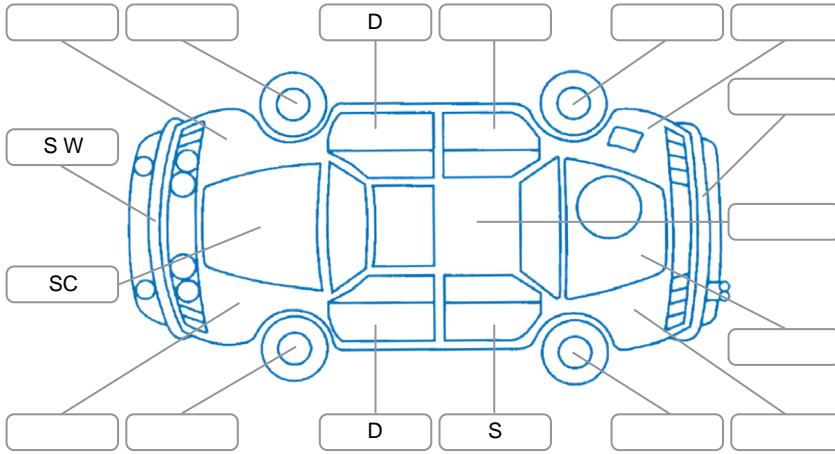

Report ID:	26,132,162	Version:	1
Created:	24 Mar 2026		

Make:	Ford	Model:	Everest
Body Style:	SUV	Year:	2024
Rego No.:	QSK755	Rego Expiry:	12 Aug 2026
WoF Expiry:	13 Aug 2027	Odometer:	49,421 Kms
Good No.:	26132162	VIN:	MNARXXMAWRRC30511
Next Service:	3/2/27 or 60000km	Service History:	Yes

**Key**

S = Scratch    R = Rust    C = Crack    \* = Decals    W = Significant scuffs  
 D = Dent    PT = Paint defect    P = Pin dent    SC = Stone Chips

Note: some defects and blemishes may not be displayed in the diagram