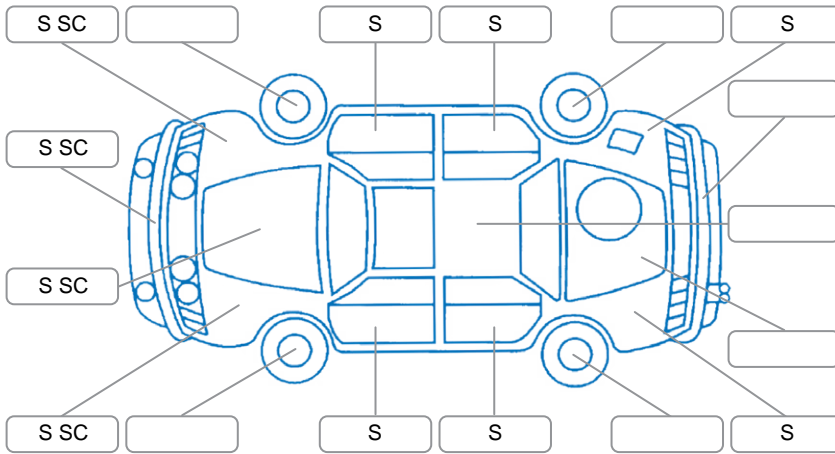

Report ID:	26,130,858	Version:	3
Created:	09 Jul 2026		

Make:	Subaru	Model:	Outback
Body Style:	SUV	Year:	2021
Rego No.:	NNT76	Rego Expiry:	08 Sep 2026
WoF Expiry:	27 May 2027	Odometer:	121,962 Kms
Good No.:	26130858	VIN:	JF2BT9KL3MG006967
Next Service:	135,000 Kms	Service History:	Yes

**Key**

S = Scratch    R = Rust    C = Crack    \* = Decals    W = Significant scuffs  
 D = Dent    PT = Paint defect    P = Pin dent    SC = Stone Chips

Note: some defects and blemishes may not be displayed in the diagram