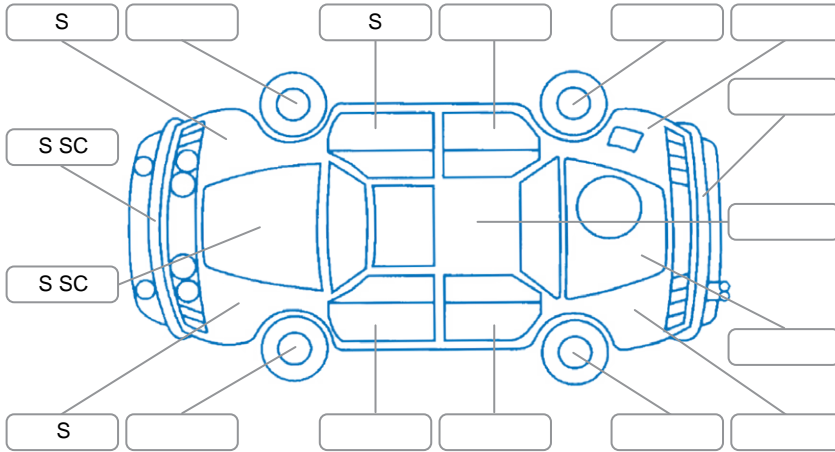

Report ID:	26,130,787	Version:	1
Created:	29 Jun 2026		

Make:	Nissan	Model:	Navara
Body Style:	Utility	Year:	2022
Rego No.:	PBU626	Rego Expiry:	30 Sep 2026
WoF Expiry:	25 Feb 2027	Odometer:	100,930 Kms
Good No.:	26130787	VIN:	MNTCBND23A0010156
Next Service:	114,000 Kms	Service History:	Yes

### Key

S = Scratch    R = Rust    C = Crack    \* = Decals    W = Significant scuffs  
 D = Dent    PT = Paint defect    P = Pin dent    SC = Stone Chips

Note: some defects and blemishes may not be displayed in the diagram

### Body Inspection Comments

Canopy lock works off vehicle central locking

Conditions During Body Inspection

Dry