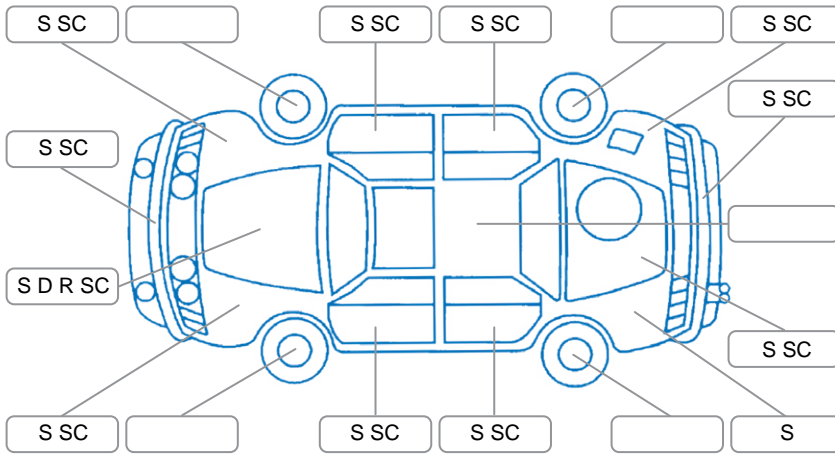

Report ID:	26,130,675	Version:	3
Created:	02 Jul 2026		

Make:	Mitsubishi	Model:	Eclipse Cross
Body Style:	SUV	Year:	2022
Rego No.:	NUM310	Rego Expiry:	07 Feb 2027
WoF Expiry:	06 Feb 2027	Odometer:	102,126 Kms
Good No.:	26130675	VIN:	JMFXDGL3WNZ001295
Next Service:	105,000 Kms	Service History:	Yes

Key

S = Scratch R = Rust C = Crack * = Decals W = Significant scuffs
 D = Dent PT = Paint defect P = Pin dent SC = Stone Chips

Note: some defects and blemishes may not be displayed in the diagram

Body Inspection Comments

LH mirror doesn't adjust.

Conditions During Body Inspection

Wet

Under Carriage and Under Bonnet Inspection Comments

Interior Comments

Seats:	Average
Carpets:	Average
Panels:	Average
Dashboard:	Average

General Comments