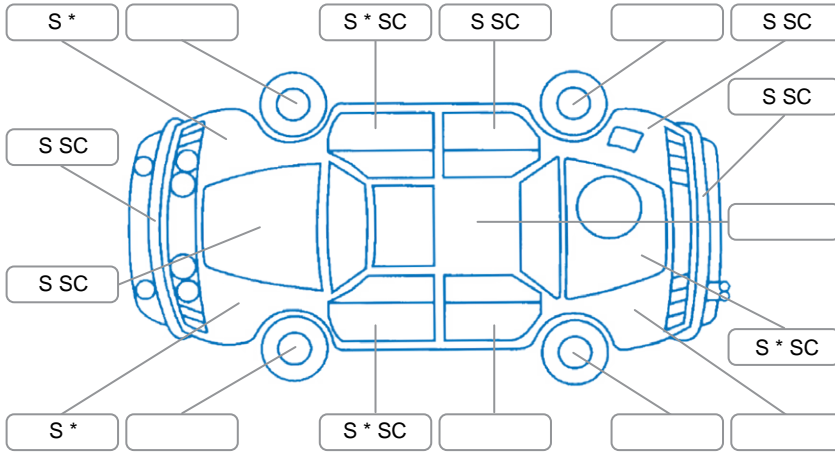

Report ID:	26,130,623	Version:	1
Created:	19 Jun 2026		

Make:	Mitsubishi	Model:	ASX
Body Style:	SUV	Year:	2022
Rego No.:	PCF165	Rego Expiry:	29 Aug 2026
WoF Expiry:	30 May 2027	Odometer:	33,902 Kms
Good No.:	26130623	VIN:	JMFXTGA2WNU006194
Next Service:	39,000 Kms	Service History:	Yes

Key

S = Scratch R = Rust C = Crack * = Decals W = Significant scuffs
 D = Dent PT = Paint defect P = Pin dent SC = Stone Chips

Note: some defects and blemishes may not be displayed in the diagram

Body Inspection Comments

Conditions During Body Inspection Dry

Under Carriage and Under Bonnet Inspection Comments

Interior Comments

Seats:	barrier holding down rear at inspection, average
Carpets:	wearing thin drivers footwell
Panels:	Average
Dashboard:	Average