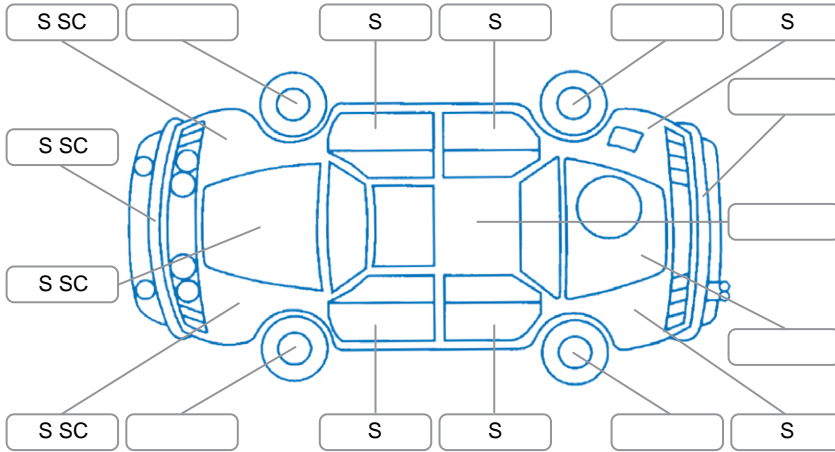

Key

S = Scratch R = Rust C = Crack * = Decals W = Significant scuffs
 D = Dent PT = Paint defect P = Pin dent SC = Stone Chips

Note: some defects and blemishes may not be displayed in the diagram

Body Inspection Comments

Conditions During Body Inspection

Dry

Under Carriage and Under Bonnet Inspection Comments

Interior Comments

Seats:	Average
Carpets:	wearing thin drivers footwell
Panels:	Average
Dashboard:	Average

General Comments