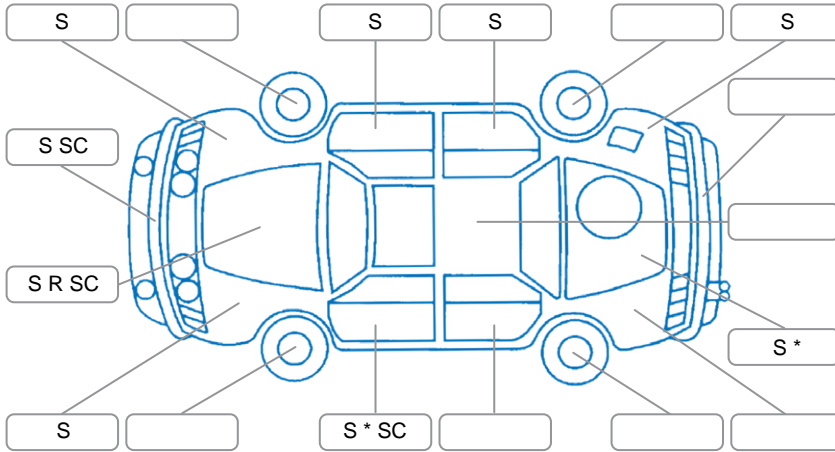

Report ID:	26,130,495	Version:	1
Created:	18 Jun 2026		

Make:	Mitsubishi	Model:	Triton
Body Style:	Utility	Year:	2019
Rego No.:	MMF306	Rego Expiry:	31 Aug 2026
WoF Expiry:	23 Mar 2027	Odometer:	35,460 Kms
Good No.:	26130495	VIN:	MMAJLKK10LH002418
Next Service:	50,000 Kms	Service History:	Yes

**Key**

S = Scratch    R = Rust    C = Crack    \* = Decals    W = Significant scuffs  
 D = Dent    PT = Paint defect    P = Pin dent    SC = Stone Chips

Note: some defects and blemishes may not be displayed in the diagram

**Body Inspection Comments**

Rear bumper poor fit

Conditions During Body Inspection

Dry

**Under Carriage and Under Bonnet Inspection Comments**

Underbelly/chassis surface rust

**Interior Comments**

Seats:	Average
Carpets:	Average
Panels:	Average
Dashboard:	Average