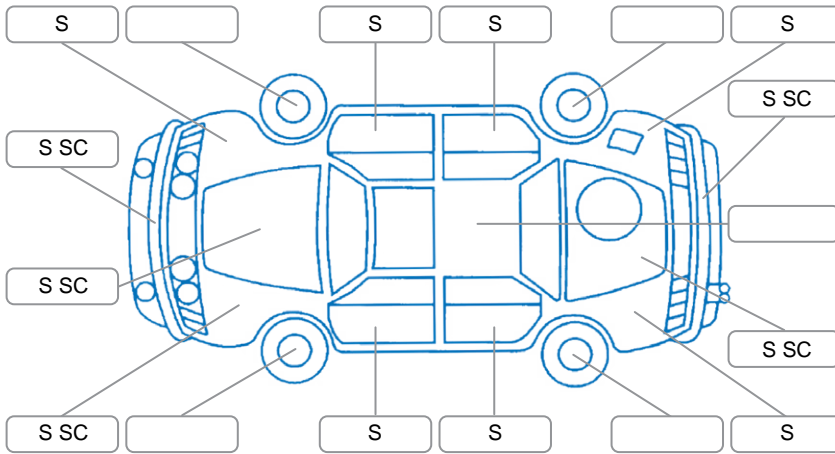

Report ID:	26,130,469	Version:	3
Created:	19 Jun 2026		

Make:	Toyota	Model:	Corolla
Body Style:	Wagon	Year:	2022
Rego No.:	PGA220	Rego Expiry:	11 May 2027
WoF Expiry:	03 Jul 2027	Odometer:	98,847 Kms
Good No.:	26130469	VIN:	JTDZPAAE40J222117
Next Service:	109,000 Kms	Service History:	Yes

Key
 S = Scratch R = Rust C = Crack * = Decals W = Significant scuffs
 D = Dent PT = Paint defect P = Pin dent SC = Stone Chips

Note: some defects and blemishes may not be displayed in the diagram

Body Inspection Comments

Dashboard: large dimples/marks

General Comments

Road Conditions During Test Drive

Dry

Engine Timing Mechanism

Timing Chain

Evidence of Cam Belt Replacement Yes No Kms

Inspected by: Gary Adams