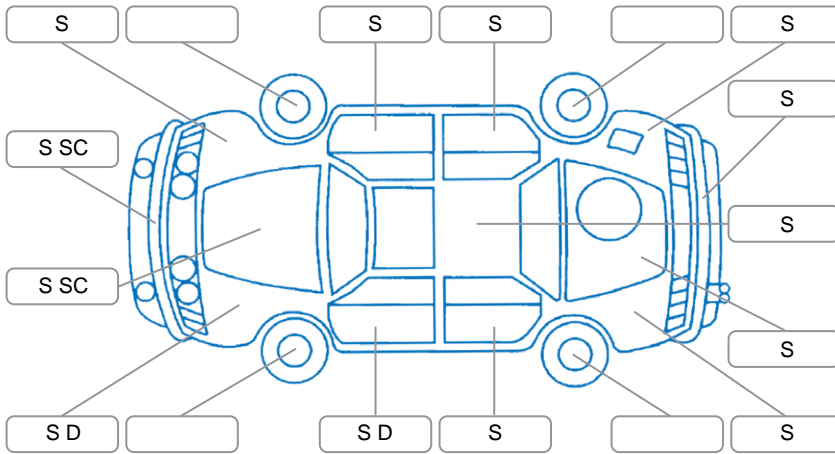

Report ID:	26,130,392	Version:	5
Created:	25 Jun 2026		

Make:	Nissan	Model:	X-Trail
Body Style:	SUV	Year:	2021
Rego No.:	NSW124	Rego Expiry:	22 Sep 2026
WoF Expiry:	08 Jul 2027	Odometer:	114,277 Kms
Good No.:	26130392	VIN:	JN1JBAT32A0060983
Next Service:	121,000 Kms	Service History:	Yes

Key

S = Scratch R = Rust C = Crack * = Decals W = Significant scuffs
 D = Dent PT = Paint defect P = Pin dent SC = Stone Chips

Note: some defects and blemishes may not be displayed in the diagram

Body Inspection Comments