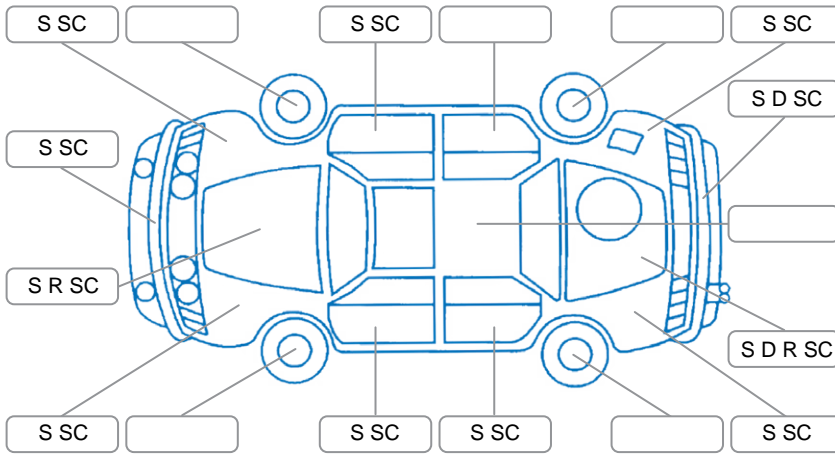

Report ID:	26,130,385	Version:	2
Created:	17 Jun 2026		

Make:	Nissan	Model:	Navara
Body Style:	Utility	Year:	2021
Rego No.:	NYW757	Rego Expiry:	22 Dec 2026
WoF Expiry:	26 Nov 2026	Odometer:	143,262 Kms
Good No.:	26130385	VIN:	MNTCBAD23A0002356
Next Service:	overdue	Service History:	Yes

Key

S = Scratch R = Rust C = Crack * = Decals W = Significant scuffs
 D = Dent PT = Paint defect P = Pin dent SC = Stone Chips

Note: some defects and blemishes may not be displayed in the diagram

Body Inspection Comments