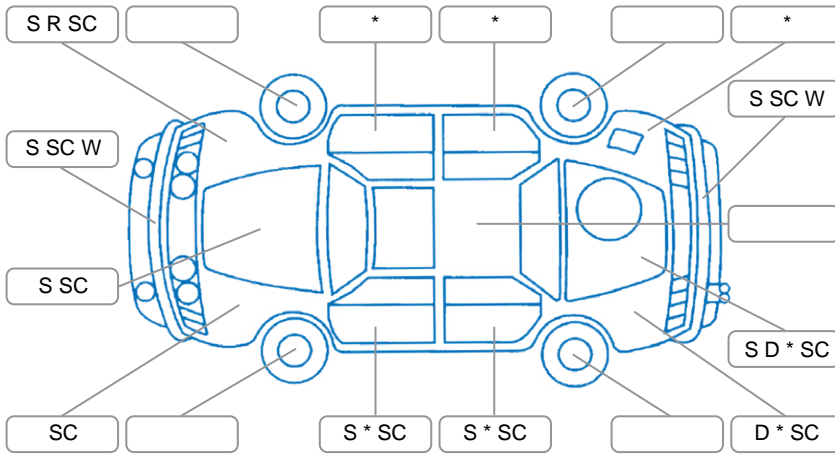

Report ID:	26,130,359	Version:	2
Created:	25 Jun 2026		

Make:	Toyota	Model:	Hilux
Body Style:	Utility	Year:	2020
Rego No.:	MYG768	Rego Expiry:	16 Jan 2027
WoF Expiry:	10 Feb 2027	Odometer:	73,052 Kms
Good No.:	26130359	VIN:	MROJA3DD200346813
Next Service:	86,000 Kms	Service History:	Yes

Key

S = Scratch R = Rust C = Crack * = Decals W = Significant scuffs
 D = Dent PT = Paint defect P = Pin dent SC = Stone Chips

Note: some defects and blemishes may not be displayed in the diagram

Body Inspection Comments

Canopy lock faulty.

Conditions During Body Inspection

Dry

Under Carriage and Under Bonnet Inspection Comments

Interior Comments

Seats:	Average
Carpets:	Average
Panels:	Average
Dashboard:	Average

General Comments