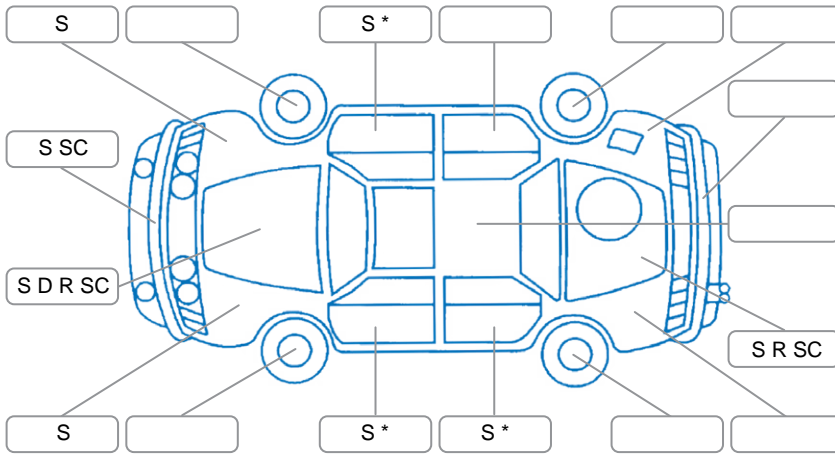

Report ID:	26,130,344	Version:	2
Created:	19 Jun 2026		

Make:	Suzuki	Model:	SX4 S-Cross
Body Style:	SUV	Year:	2021
Rego No.:	NSG984	Rego Expiry:	31 Aug 2026
WoF Expiry:	02 Jul 2027	Odometer:	72,750 Kms
Good No.:	26130344	VIN:	TSMJYA22S00835242
Next Service:	86,000 kms	Service History:	Yes

Key

S = Scratch R = Rust C = Crack * = Decals W = Significant scuffs
 D = Dent PT = Paint defect P = Pin dent SC = Stone Chips

Note: some defects and blemishes may not be displayed in the diagram

Body Inspection Comments