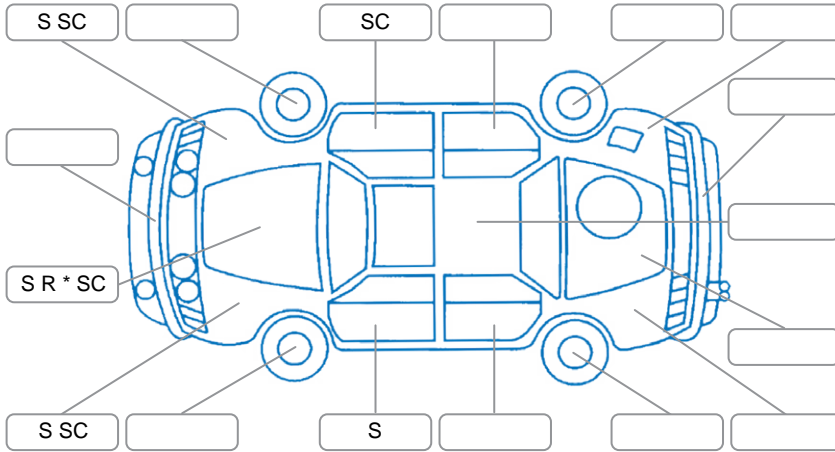

Report ID:	26,130,328	Version:	2
Created:	25 Jun 2026		

Make:	Mercedes-Benz	Model:	Vito
Body Style:	Van	Year:	2017
Rego No.:	KPY948	Rego Expiry:	31 Aug 2026
WoF Expiry:	02 Sep 2026	Odometer:	152,574 Kms
Good No.:	26130328	VIN:	WDF44760123285374
Next Service:		Service History:	No

**Key**

S = Scratch    R = Rust    C = Crack    \* = Decals    W = Significant scuffs  
 D = Dent    PT = Paint defect    P = Pin dent    SC = Stone Chips

Note: some defects and blemishes may not be displayed in the diagram