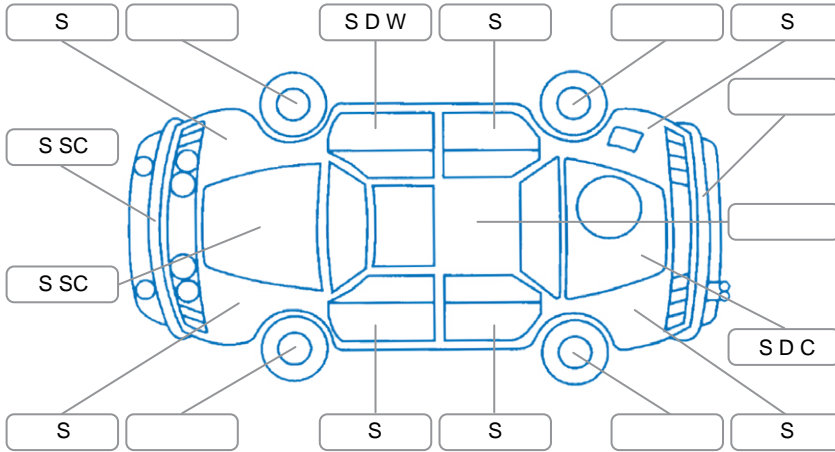

Report ID:	26,130,300	Version:	2
Created:	26 Jun 2026		

Make:	Nissan	Model:	Navara
Body Style:	Utility	Year:	2021
Rego No.:	NKS626	Rego Expiry:	15 Apr 2026
WoF Expiry:	25 Jun 2027	Odometer:	70,783 Kms
Good No.:	26130300	VIN:	MNTCB4D23A0065283
Next Service:	82,000 Kms	Service History:	Yes

Key

S = Scratch R = Rust C = Crack * = Decals W = Significant scuffs
 D = Dent PT = Paint defect P = Pin dent SC = Stone Chips

Note: some defects and blemishes may not be displayed in the diagram

Body Inspection Comments