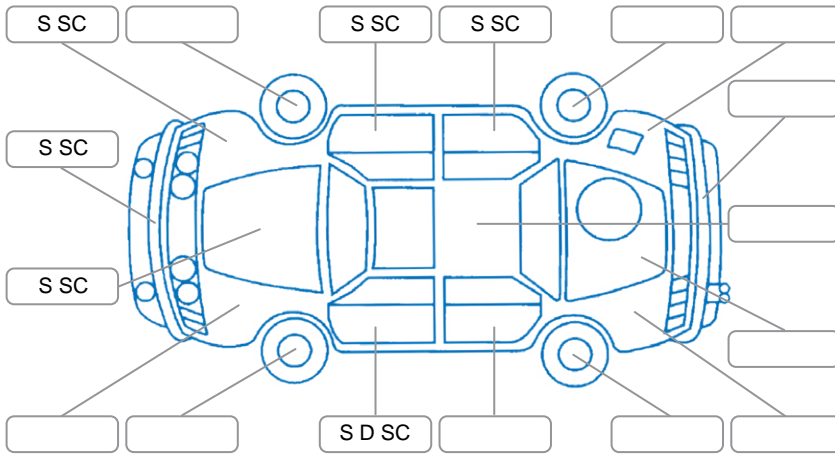

Report ID:	26,130,261	Version:	1
Created:	12 Jun 2026		

Make:	Mazda	Model:	CX-30
Body Style:	SUV	Year:	2022
Rego No.:	PGB921	Rego Expiry:	22 Aug 2026
WoF Expiry:	01 Apr 2027	Odometer:	67,444 Kms
Good No.:	26130261	VIN:	JM0DM2W7A00205346
Next Service:	79,000 Kms	Service History:	Yes

Key

S = Scratch R = Rust C = Crack * = Decals W = Significant scuffs
 D = Dent PT = Paint defect P = Pin dent SC = Stone Chips

Note: some defects and blemishes may not be displayed in the diagram

Body Inspection Comments