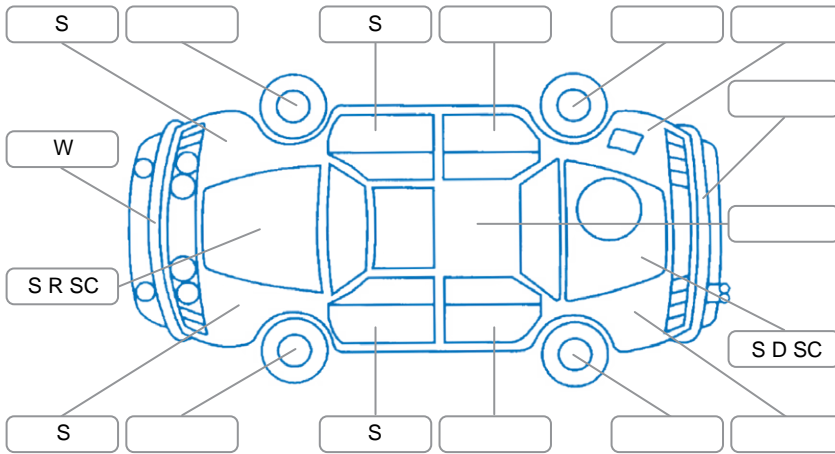

Report ID:	26,130,108	Version:	2
Created:	10 Jun 2026		

Make:	Mitsubishi	Model:	Triton
Body Style:	Utility	Year:	2021
Rego No.:	NHG577	Rego Expiry:	24 Jun 2026
WoF Expiry:	09 Apr 2027	Odometer:	113,208 Kms
Good No.:	26130108	VIN:	MMAJLKL10MH008704
Next Service:	125,000 Kms	Service History:	Yes

**Key**

S = Scratch    R = Rust    C = Crack    \* = Decals    W = Significant scuffs  
 D = Dent    PT = Paint defect    P = Pin dent    SC = Stone Chips

Note: some defects and blemishes may not be displayed in the diagram