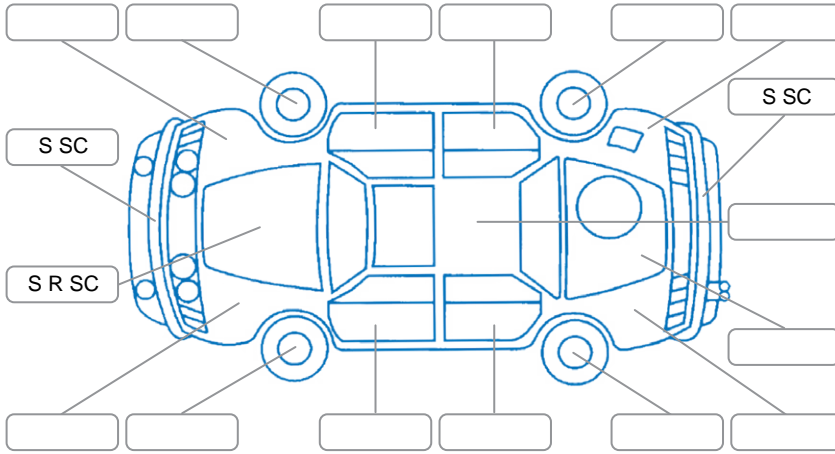

Report ID:	26,130,098	Version:	1
Created:	28 May 2026		

Make:	Suzuki	Model:	Vitara
Body Style:	SUV	Year:	2023
Rego No.:	PWY77	Rego Expiry:	08 Aug 2026
WoF Expiry:	24 Apr 2027	Odometer:	69,494 Kms
Good No.:	26130098	VIN:	TSMLYDD1S00C21415
Next Service:	77,000 Kms	Service History:	Yes

Key

S = Scratch R = Rust C = Crack * = Decals W = Significant scuffs
 D = Dent PT = Paint defect P = Pin dent SC = Stone Chips

Note: some defects and blemishes may not be displayed in the diagram

	OK	Requires Attention	N/A
Engine			
Oil level	✓		
Smoke & fumes	✓		
Engine performance	✓		
Noise	✓		
Coolant condition	✓		
Cooling performance	✓		
Radiator / Hoses (visual)	✓		
Transmission			
Operation	✓		
Noise	✓		
Clutch			✓
CV joints	✓		
Wheel bearings	✓		
Brakes			
Performance	✓		
Hand brake	✓		
Tyres (lowest observed tread depth of tyres)			
Left front			3.0 mm
Right front			3.0 mm
Left rear			5.0 mm
Right rear			6.0 mm
Spare		Yes	
Suspension			
Suspension performance	✓		
Steering performance	✓		
Shock absorbers	✓		
Air Conditioning / Heater			
Operation	✓		
Electrical / Accessories			
Head lights	✓		
Tail lights	✓		
Indicators	✓		
Dashboard warning lights	✓		
Wipers (front & rear)	✓		
Window winder FL	✓		
Window winder FR	✓		
Window winder RL	✓		
Window winder RR	✓		
Rear view mirrors	✓		
Radio (basic test only)	✓		
CD (basic test only)			✓
Number of keys	2		
Central locking	✓		
Remote locking	✓		
Sat. nav. (basic test only)	✓		
Reversing camera	✓		