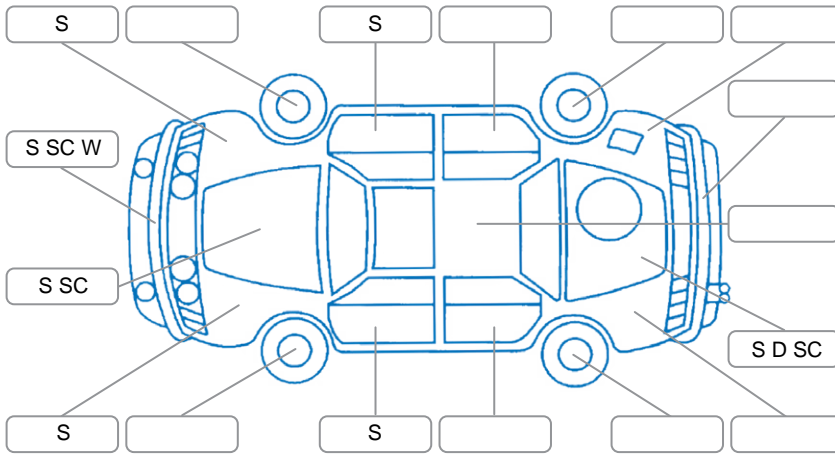

Report ID:	26,129,966	Version:	3
Created:	03 Jun 2026		

Make:	Mazda	Model:	Bt-50
Body Style:	Utility	Year:	2018
Rego No.:	LSW422	Rego Expiry:	18 Oct 2026
WoF Expiry:	08 Jun 2027	Odometer:	179,028 Kms
Good No.:	26129966	VIN:	MMOUR0YG100853588
Next Service:	overdue	Service History:	Yes

Key

S = Scratch R = Rust C = Crack * = Decals W = Significant scuffs
 D = Dent PT = Paint defect P = Pin dent SC = Stone Chips

Note: some defects and blemishes may not be displayed in the diagram

Body Inspection Comments