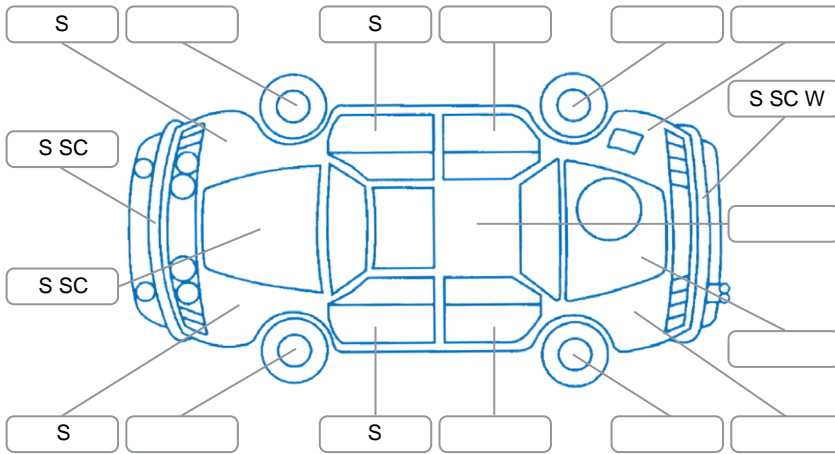

Report ID:	26,129,852	Version:	3
Created:	09 Jun 2026		

Make:	Mitsubishi	Model:	Pajero Sport
Body Style:	SUV	Year:	2020
Rego No.:	QUW215	Rego Expiry:	13 Apr 2026
WoF Expiry:		Odometer:	182,542 Kms
Good No.:	26129852	VIN:	MMAGUKS10LH004465
Next Service:	202,540 Kms	Service History:	Yes

Key

S = Scratch R = Rust C = Crack * = Decals W = Significant scuffs
 D = Dent PT = Paint defect P = Pin dent SC = Stone Chips

Note: some defects and blemishes may not be displayed in the diagram

Body Inspection Comments

Rhf tire bald outer edge

Conditions During Body Inspection

Wet

Under Carriage and Under Bonnet Inspection Comments

Interior Comments

Seats:	Average
Carpets:	Average
Panels:	Average
Dashboard:	Average

General Comments