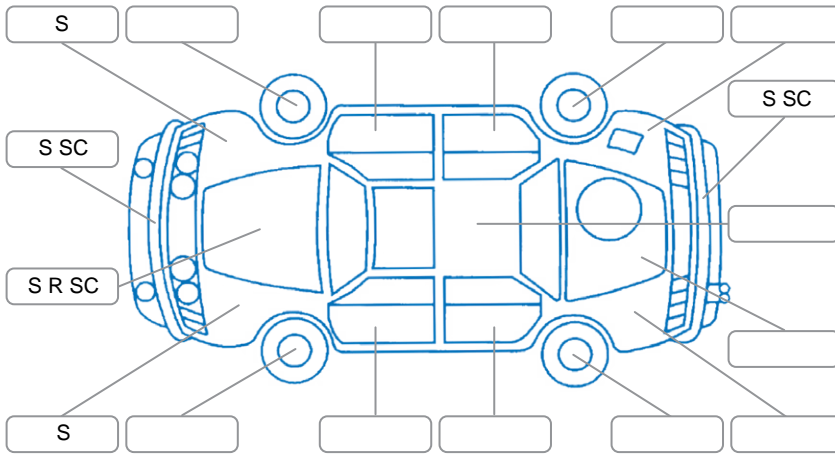

Report ID:	26,129,777	Version:	2
Created:	27 May 2026		

Make:	Mitsubishi	Model:	Eclipse Cross
Body Style:	SUV	Year:	2022
Rego No.:	PGG142	Rego Expiry:	22 Aug 2026
WoF Expiry:	22 Apr 2027	Odometer:	114,330 Kms
Good No.:	26129777	VIN:	JMFXDGL3WNZ001724
Next Service:	124,330 Kms	Service History:	Yes

Key
 S = Scratch R = Rust C = Crack * = Decals W = Significant scuffs
 D = Dent PT = Paint defect P = Pin dent SC = Stone Chips

Note: some defects and blemishes may not be displayed in the diagram

Body Inspection Comments

Conditions During Body Inspection: Dry

Under Carriage and Under Bonnet Inspection Comments

Interior Comments

Seats:	Average
Carpets:	hole driver footwell
Panels:	Average
Dashboard:	Average

General Comments