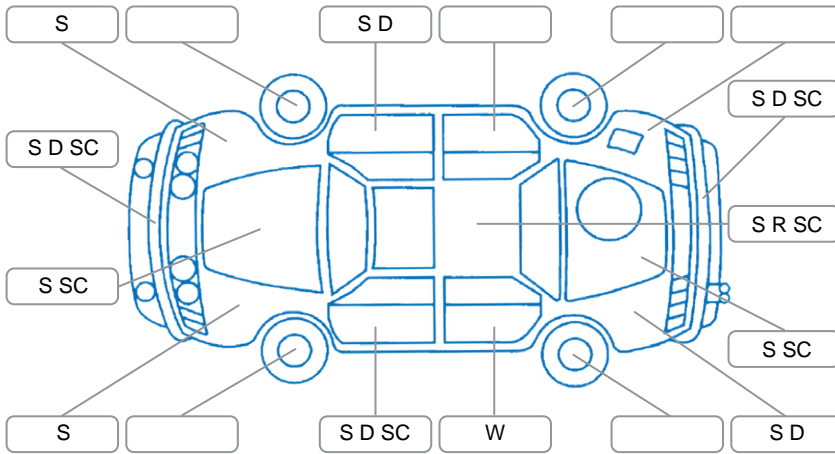

Report ID:	26,129,731	Version:	1
Created:	18 May 2026		

Make:	Toyota	Model:	Highlander
Body Style:	SUV	Year:	2022
Rego No.:	PFE203	Rego Expiry:	26 Jul 2026
WoF Expiry:	12 May 2027	Odometer:	191,104 Kms
Good No.:	26129731	VIN:	5TDLB3CH30S073144
Next Service:	195,000 Kms	Service History:	Yes

Key
 S = Scratch R = Rust C = Crack * = Decals W = Significant scuffs
 D = Dent PT = Paint defect P = Pin dent SC = Stone Chips

Note: some defects and blemishes may not be displayed in the diagram

Body Inspection Comments

Stone chips in front screen

Conditions During Body Inspection Dry

Under Carriage and Under Bonnet Inspection Comments

Interior Comments

Seats:	marks
Carpets:	Average
Panels:	Average
Dashboard:	Average

General Comments