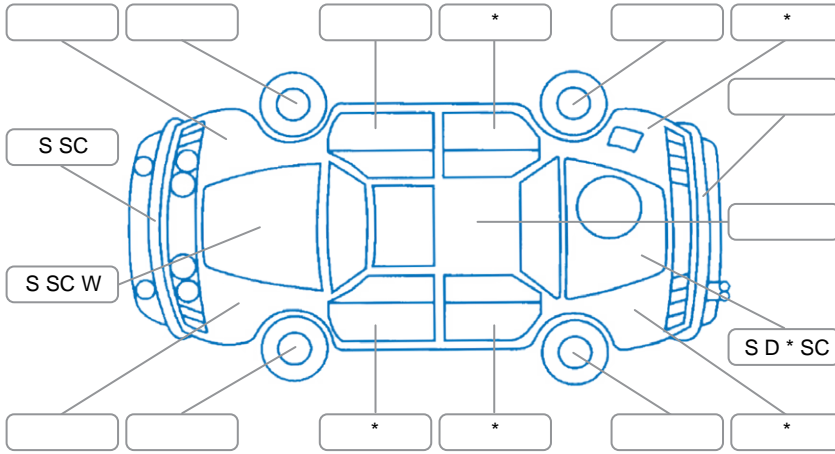

Report ID:	26,129,720	Version:	1
Created:	15 May 2026		

Make:	Ford	Model:	Ranger
Body Style:	Utility	Year:	2022
Rego No.:	PNL577	Rego Expiry:	17 Oct 2026
WoF Expiry:	16 Oct 2026	Odometer:	78,266 Kms
Good No.:	26129720	VIN:	MPBCMFE60NX408118
Next Service:	91,000 Kms	Service History:	Yes

Key

S = Scratch R = Rust C = Crack * = Decals W = Significant scuffs
 D = Dent PT = Paint defect P = Pin dent SC = Stone Chips

Note: some defects and blemishes may not be displayed in the diagram

Body Inspection Comments