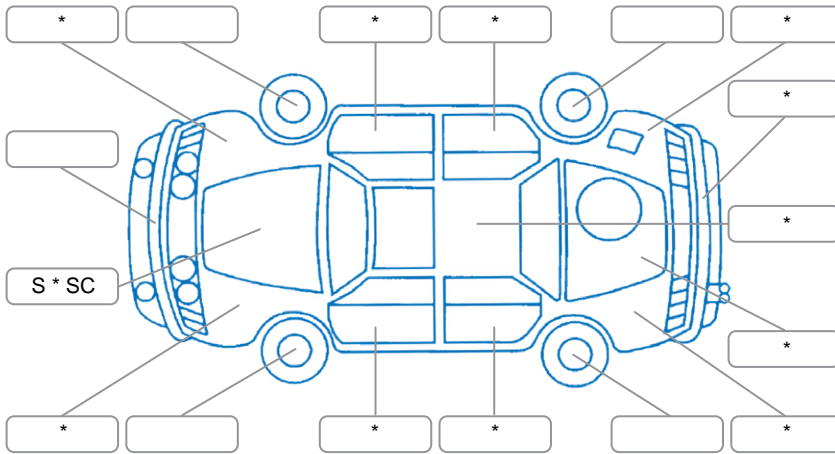

Key
 S = Scratch R = Rust C = Crack * = Decals W = Significant scuffs
 D = Dent PT = Paint defect P = Pin dent SC = Stone Chips

Note: some defects and blemishes may not be displayed in the diagram

Body Inspection Comments

Conditions During Body Inspection: Dry

Under Carriage and Under Bonnet Inspection Comments

Interior Comments

Seats:	Average
Carpets:	hole driver footwell
Panels:	Average
Dashboard:	Average

General Comments