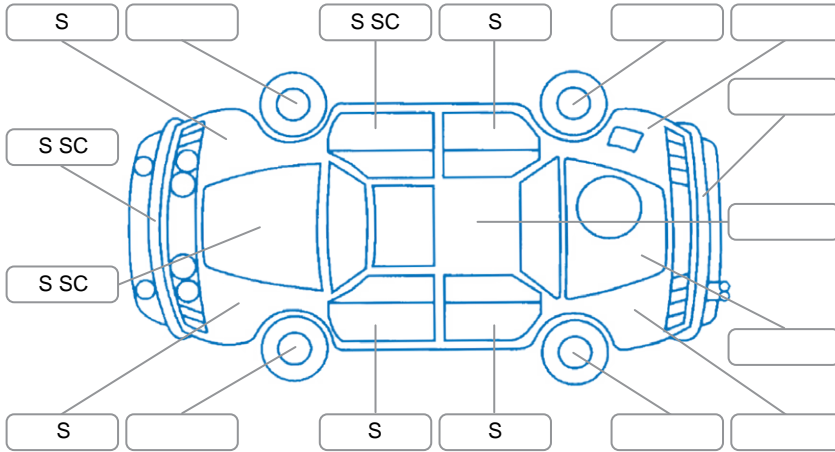

Report ID:	26,129,658	Version:	2
Created:	13 May 2026		

Make:	Ford	Model:	Ranger
Body Style:	Utility	Year:	2021
Rego No.:	NZE505	Rego Expiry:	14 Oct 2026
WoF Expiry:	16 Dec 2026	Odometer:	177,926 Kms
Good No.:	26129658	VIN:	MPBUMFF60MX365411
Next Service:	185,000 Kms	Service History:	Yes

Key

S = Scratch R = Rust C = Crack * = Decals W = Significant scuffs
 D = Dent PT = Paint defect P = Pin dent SC = Stone Chips

Note: some defects and blemishes may not be displayed in the diagram

Body Inspection Comments

Canopy door trim taped on

Conditions During Body Inspection

Dry

Under Carriage and Under Bonnet Inspection Comments

Interior Comments

Seats:	Average
Carpets:	Average
Panels:	Average
Dashboard:	Average

General Comments