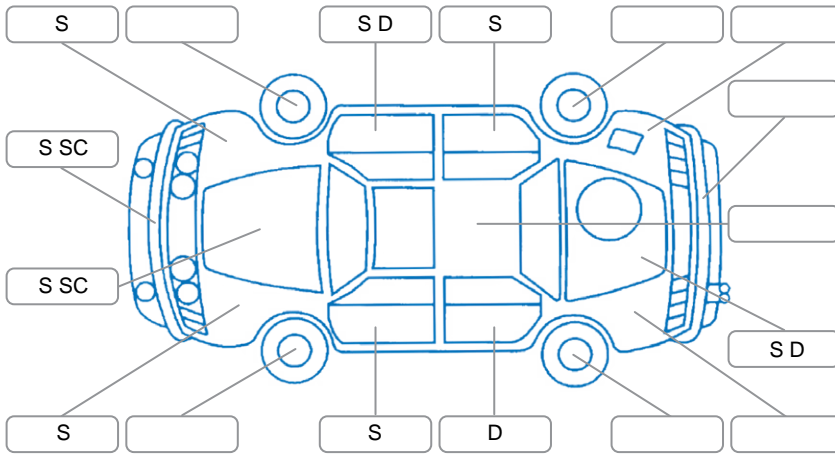

Report ID:	26,129,643	Version:	1
Created:	14 May 2026		

Make:	Mazda	Model:	Bt-50
Body Style:	Utility	Year:	2023
Rego No.:	QBE147	Rego Expiry:	28 Jun 2026
WoF Expiry:	06 Sep 2026	Odometer:	81,744 Kms
Good No.:	26129643	VIN:	MP2TFR40JNT005429
Next Service:	91,000 Kms	Service History:	Yes

Key
 S = Scratch R = Rust C = Crack * = Decals W = Significant scuffs
 D = Dent PT = Paint defect P = Pin dent SC = Stone Chips

Note: some defects and blemishes may not be displayed in the diagram

Body Inspection Comments