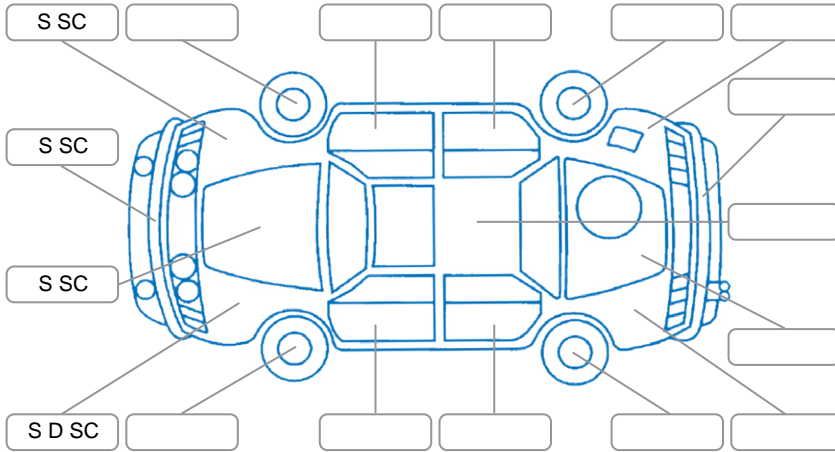

Report ID:	26,129,636	Version:	3
Created:	14 May 2026		

Make:	KIA	Model:	Sorento
Body Style:	SUV	Year:	2022
Rego No.:	PHZ205	Rego Expiry:	26 Jun 2026
WoF Expiry:	28 May 2027	Odometer:	97,813 Kms
Good No.:	26129636	VIN:	KNARH81GSN5117879
Next Service:	102,000 Kms	Service History:	Yes

Key

S = Scratch R = Rust C = Crack * = Decals W = Significant scuffs
 D = Dent PT = Paint defect P = Pin dent SC = Stone Chips

Note: some defects and blemishes may not be displayed in the diagram

Body Inspection Comments