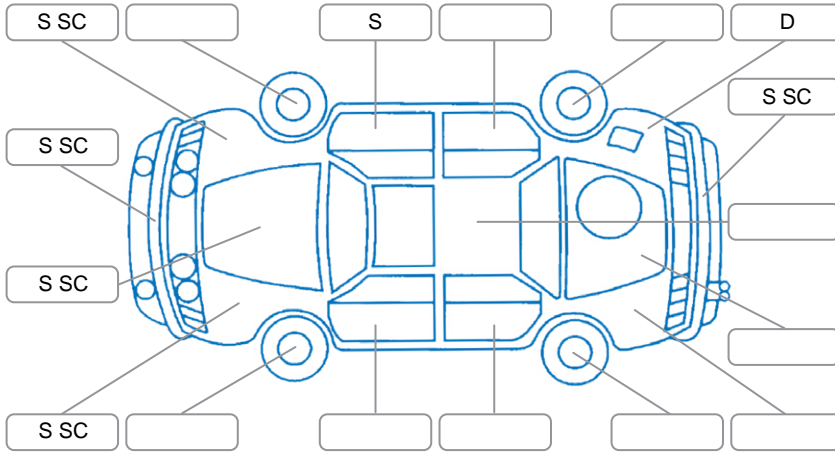

Report ID:	26,129,593	Version:	1
Created:	13 May 2026		

Make:	Toyota	Model:	Landcruiser Prado
Body Style:	SUV	Year:	2021
Rego No.:	NGE346	Rego Expiry:	24 Jan 2027
WoF Expiry:	07 Jan 2027	Odometer:	91,882 Kms
Good No.:	26129593	VIN:	JTEBR3FJX0K174562
Next Service:	97,000 Kms	Service History:	Yes

Key

S = Scratch R = Rust C = Crack * = Decals W = Significant scuffs
 D = Dent PT = Paint defect P = Pin dent SC = Stone Chips

Note: some defects and blemishes may not be displayed in the diagram

Body Inspection Comments