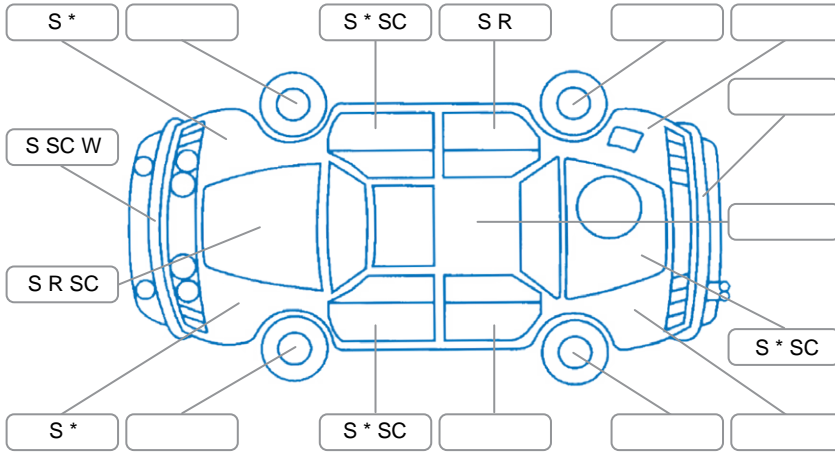

Report ID:	26,129,540	Version:	1
Created:	18 May 2026		

Make:	Hyundai	Model:	Iload
Body Style:	Van	Year:	2014
Rego No.:	HGN975	Rego Expiry:	19 Aug 2026
WoF Expiry:	17 Mar 2027	Odometer:	201,810 Kms
Good No.:	26129540	VIN:	KMFWBX7KLEU606897
Next Service:	due now	Service History:	Yes

Key

S = Scratch R = Rust C = Crack * = Decals W = Significant scuffs
 D = Dent PT = Paint defect P = Pin dent SC = Stone Chips

Note: some defects and blemishes may not be displayed in the diagram

Body Inspection Comments

Rear wiper missing

Conditions During Body Inspection

Wet

Under Carriage and Under Bonnet Inspection Comments

Battery passed

Interior Comments

Seats:	hole driver base
Carpets:	Average
Panels:	Average
Dashboard:	Average