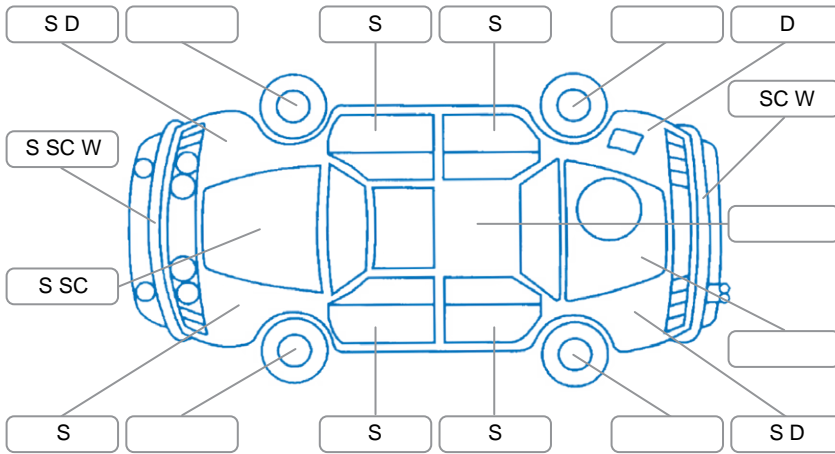

Report ID:	26,129,474	Version:	1
Created:	06 May 2026		

Make:	Lexus	Model:	HS250H
Body Style:	Sedan	Year:	2010
Rego No.:	RNL439	Rego Expiry:	03 Jan 2027
WoF Expiry:	23 Apr 2026	Odometer:	196,788 Kms
Good No.:	26129474	VIN:	7AT0B01CX22026453
Next Service:	due now	Service History:	Yes

Key
 S = Scratch R = Rust C = Crack * = Decals W = Significant scuffs
 D = Dent PT = Paint defect P = Pin dent SC = Stone Chips

Note: some defects and blemishes may not be displayed in the diagram

Body Inspection Comments

Conditions During Body Inspection	Dry
-----------------------------------	-----

Under Carriage and Under Bonnet Inspection Comments

LHR shock leaking. Oil on minimum

Interior Comments

Seats:	Average
Carpets:	hole driver footwell
Panels:	Average
Dashboard:	Average

General Comments

Lhr inner park light nw.
 Loud vibration in dashboard when air conditioning turned on and air flow nw at all

Road Conditions During Test Drive	Dry
Engine Timing Mechanism	Timing Chain
Evidence of Cam Belt Replacement	<input type="checkbox"/> Yes <input type="checkbox"/> No Kms
Inspected by:	Gary Adams
Published by:	Amanda Loader
Inspection Date:	06 May 2026