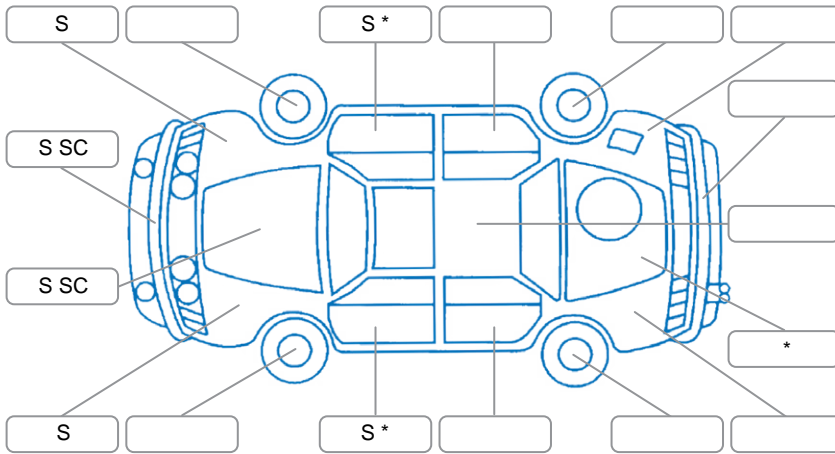

Key

S = Scratch R = Rust C = Crack * = Decals W = Significant scuffs
 D = Dent PT = Paint defect P = Pin dent SC = Stone Chips

Note: some defects and blemishes may not be displayed in the diagram

Body Inspection Comments

Stone chip in windscreen

Conditions During Body Inspection

Dry

Under Carriage and Under Bonnet Inspection Comments

Interior Comments

Seats:	Average
Carpets:	Average
Panels:	Average
Dashboard:	Average

General Comments