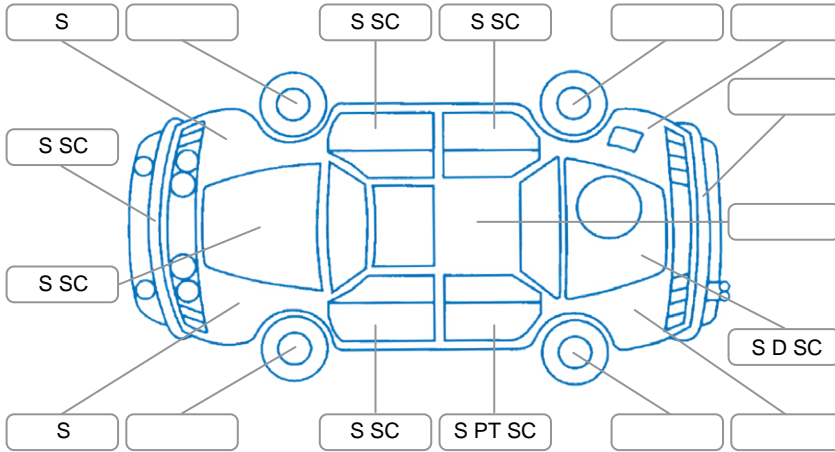

Report ID:	26,129,379	Version:	2
Created:	11 May 2026		

Make:	Mazda	Model:	Bt-50
Body Style:	Utility	Year:	2018
Rego No.:	LRY199	Rego Expiry:	02 Oct 2026
WoF Expiry:	25 May 2027	Odometer:	298,451 Kms
Good No.:	26129379	VIN:	MMOUR0YG100840706
Next Service:	300,000 Kms	Service History:	Yes

Key

S = Scratch R = Rust C = Crack * = Decals W = Significant scuffs
D = Dent PT = Paint defect P = Pin dent SC = Stone Chips

Note: some defects and blemishes may not be displayed in the diagram

Body Inspection Comments

Rear bumper trim coming loose

Conditions During Body Inspection

Wet

Under Carriage and Under Bonnet Inspection Comments

Battery failed

Interior Comments

Seats: driver side bolster split and frame visible

Carpets: Average