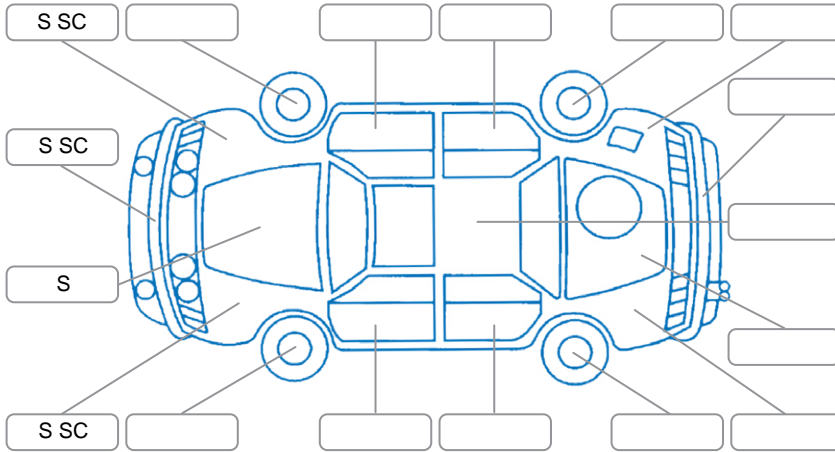

Report ID:	26,129,333	Version:	2
Created:	07 May 2026		

Make:	Toyota	Model:	Rav4
Body Style:	SUV	Year:	2022
Rego No.:	PJU4	Rego Expiry:	20 Jul 2026
WoF Expiry:	20 May 2027	Odometer:	121,393 Kms
Good No.:	26129333	VIN:	JTMBW3FV70D151342
Next Service:	133,000	Service History:	Yes

Key

S = Scratch R = Rust C = Crack * = Decals W = Significant scuffs
 D = Dent PT = Paint defect P = Pin dent SC = Stone Chips

Note: some defects and blemishes may not be displayed in the diagram

Body Inspection Comments

Stone chips in front screen

Conditions During Body Inspection

Wet

Under Carriage and Under Bonnet Inspection Comments

Battery in compartment

Interior Comments

Seats:	marks
Carpets:	Average
Panels:	Average
Dashboard:	Average