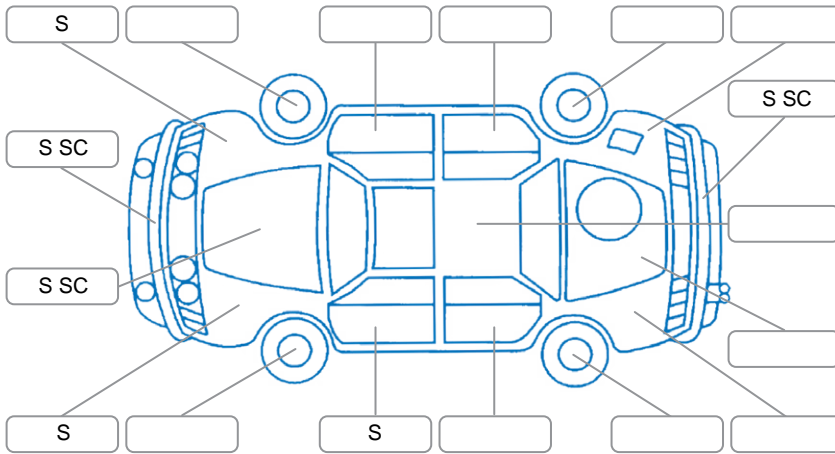

Report ID:	26,129,322	Version:	2
Created:	07 May 2026		

Make:	Nissan	Model:	X-Trail
Body Style:	SUV	Year:	2022
Rego No.:	PBU675	Rego Expiry:	19 Oct 2026
WoF Expiry:	13 Apr 2027	Odometer:	111,670 Kms
Good No.:	26129322	VIN:	JN1TBNT32A0071099
Next Service:	117,000 Kms	Service History:	Yes

Key

S = Scratch R = Rust C = Crack * = Decals W = Significant scuffs
 D = Dent PT = Paint defect P = Pin dent SC = Stone Chips

Note: some defects and blemishes may not be displayed in the diagram

Body Inspection Comments