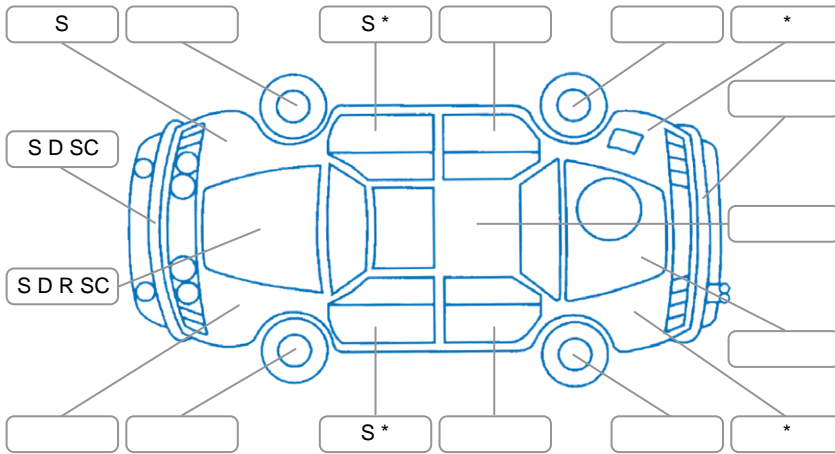

Report ID:	26,129,314	Version:	1
Created:	05 May 2026		

Make:	Ford	Model:	Ranger
Body Style:	Utility	Year:	2022
Rego No.:	PFU427	Rego Expiry:	28 Oct 2026
WoF Expiry:	29 Apr 2026	Odometer:	111,790 Kms
Good No.:	26129314	VIN:	MPBUMFF60NX393881
Next Service:	121,000 Kms	Service History:	Yes

Key

S = Scratch R = Rust C = Crack * = Decals W = Significant scuffs
 D = Dent PT = Paint defect P = Pin dent SC = Stone Chips

Note: some defects and blemishes may not be displayed in the diagram

Body Inspection Comments