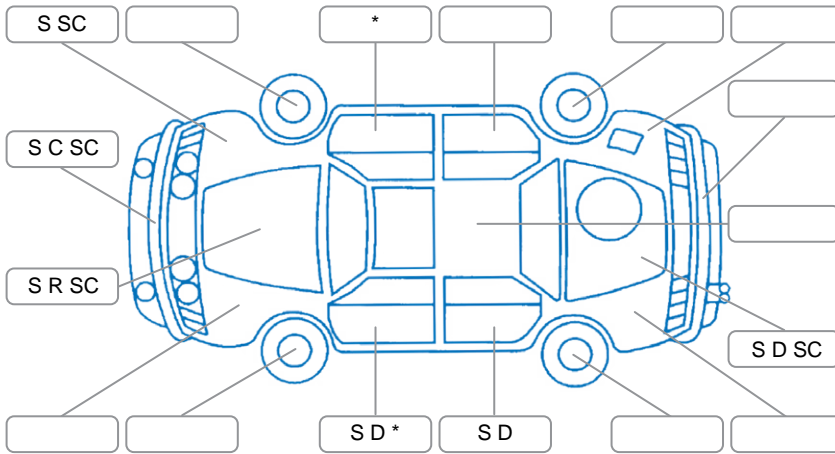

Report ID:	26,129,305	Version:	1
Created:	05 May 2026		

Make:	Ford	Model:	Ranger
Body Style:	Utility	Year:	2019
Rego No.:	MCT196	Rego Expiry:	16 Oct 2026
WoF Expiry:	21 May 2026	Odometer:	170,806 Kms
Good No.:	26129305	VIN:	MPBUMFF50JX189657
Next Service:	185,000 Kms	Service History:	Yes

Key

S = Scratch R = Rust C = Crack * = Decals W = Significant scuffs
 D = Dent PT = Paint defect P = Pin dent SC = Stone Chips

Note: some defects and blemishes may not be displayed in the diagram

Body Inspection Comments

Front bumper poor fit

Conditions During Body Inspection

Dry

Under Carriage and Under Bonnet Inspection Comments

Battery passed.
 Rear brakes backing plates rusted

Interior Comments

Seats:	driver splitting
Carpets:	Average
Panels:	Average
Dashboard:	Average