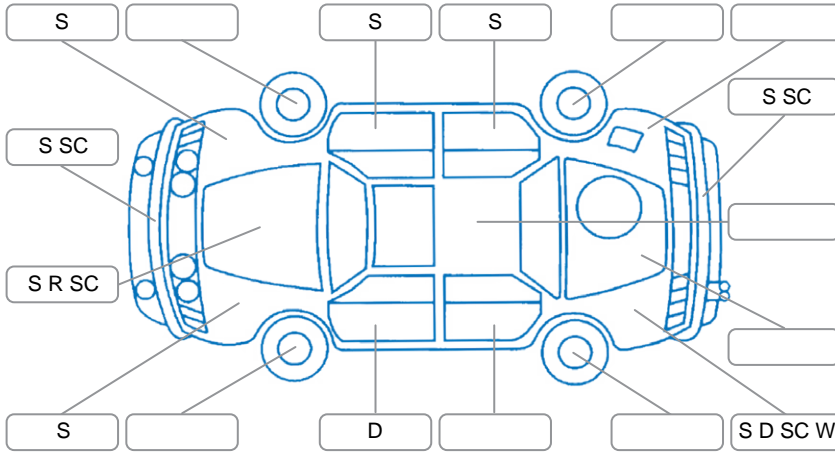

Report ID:	26,129,282	Version:	1
Created:	04 May 2026		

Make:	Mitsubishi	Model:	Outlander
Body Style:	SUV	Year:	2020
Rego No.:	NAT196	Rego Expiry:	28 Jun 2026
WoF Expiry:	19 Aug 2026	Odometer:	250,221 Kms
Good No.:	26129282	VIN:	JMFXTGF8WLZ011554
Next Service:	253,000 Kms	Service History:	Yes

Key

S = Scratch R = Rust C = Crack * = Decals W = Significant scuffs
 D = Dent PT = Paint defect P = Pin dent SC = Stone Chips

Note: some defects and blemishes may not be displayed in the diagram

Body Inspection Comments

Conditions During Body Inspection: Dry

Under Carriage and Under Bonnet Inspection Comments

Battery failed
 Seatbelt RL part missing

Interior Comments

Seats:	Average
Carpets:	hole driver footwell
Panels:	Average
Dashboard:	Average