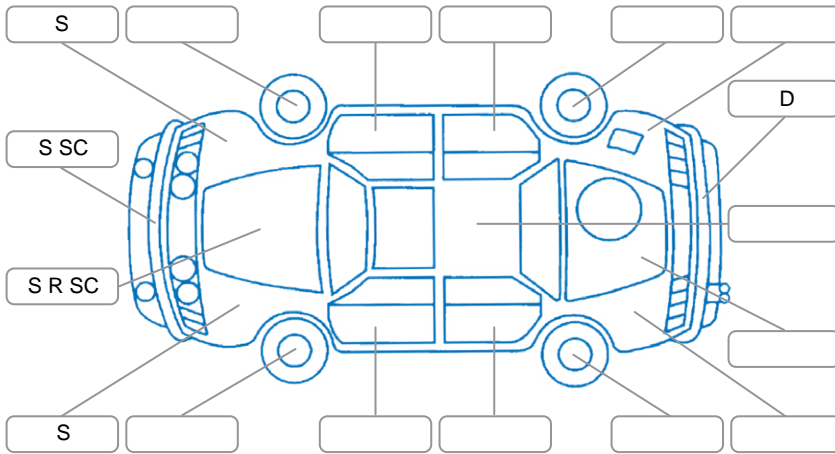

Report ID:	26,129,253	Version:	2
Created:	26 May 2026		

Make:	Ford	Model:	Ranger
Body Style:	Utility	Year:	2015
Rego No.:	JKY473	Rego Expiry:	24 Nov 2025
WoF Expiry:	08 Apr 2026	Odometer:	147,800 Kms
Good No.:	26129253	VIN:	MNAUMFF50FW458988
Next Service:		Service History:	No

Key

S = Scratch R = Rust C = Crack * = Decals W = Significant scuffs
 D = Dent PT = Paint defect P = Pin dent SC = Stone Chips

Note: some defects and blemishes may not be displayed in the diagram

Body Inspection Comments

Conditions During Body Inspection: Dry

Under Carriage and Under Bonnet Inspection Comments

Battery passed. Significant oil leak

Interior Comments

Seats:	marks
Carpets:	Average
Panels:	Average
Dashboard:	Average